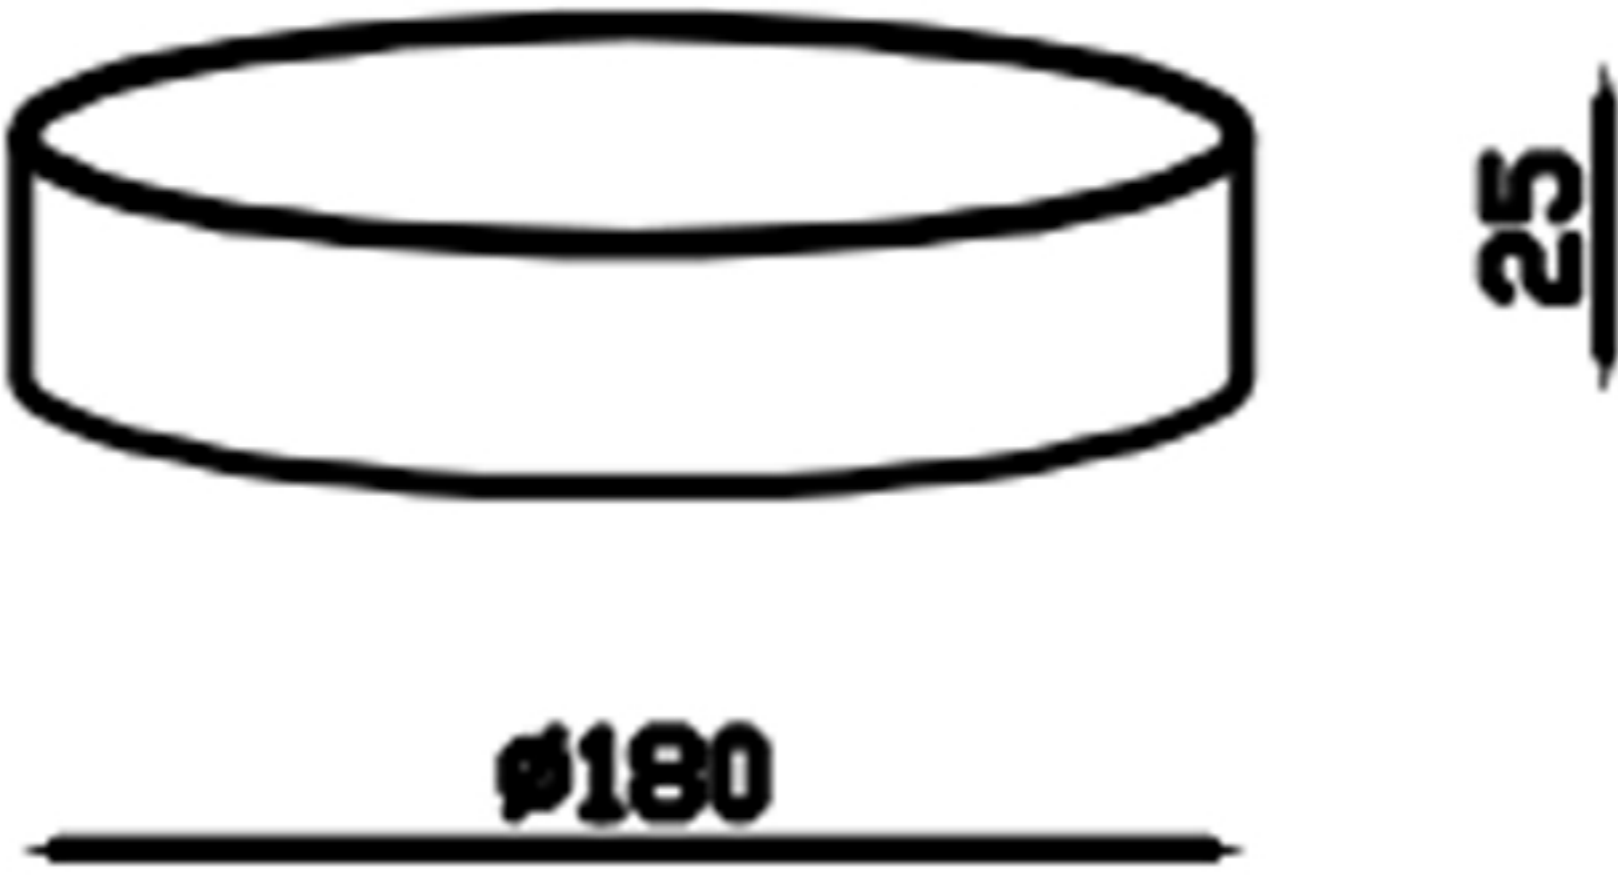

CEILING PAN SIZE:

FIXTURE SIZE:

850